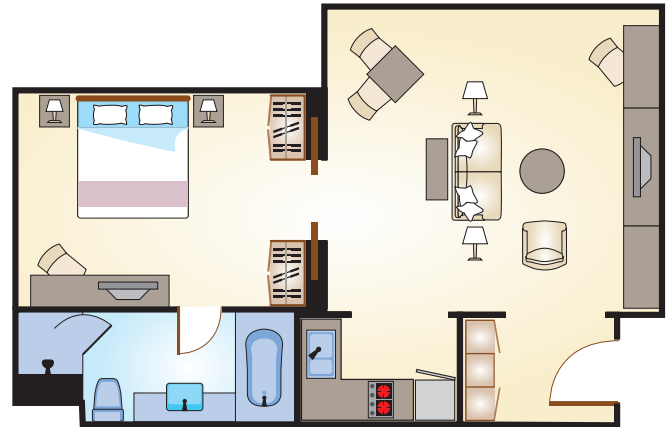

**GUEST ROOM FEATURES & SERVICES**

- 32 inch LCD television with DVD stereo system
- Kitchenette area with refrigerator, microwave, electric cooking hobs & exhaust hood
- Cooking utensils, dining and kitchenware with cutlery and glassware
- Personal electronic safe
- Daily room cleaning service
- Linen change service
- Laundry and dry cleaning service
- Dedicated in-room Broadband Internet access
- Cable TV channels (CNN, BBC, ESPN and others)
- Laundry washer and dryer (Executive Suite only)
- Large bathtub and separate shower cubicle in all rooms

Bathroom

Superior Studio 39 Sqm

Deluxe Studio 48 Sqm

Executive Suite A 46 Sqm

Executive Suite B 46 Sqm

Legacy Suite 65 Sqm

**Central Reservations Office**

Toll Free : 1 800 29 1818 (Thailand only)