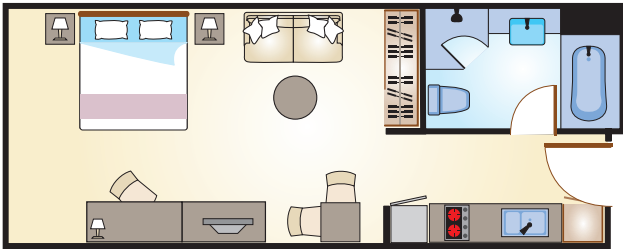

Superior Studio 39 Sqm