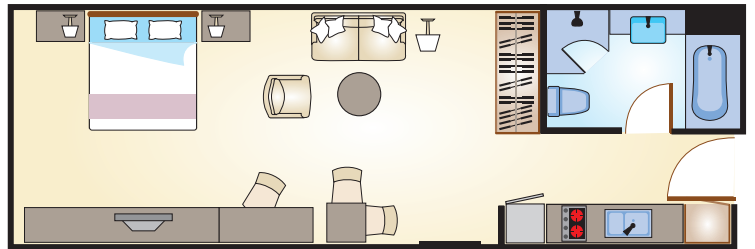

Deluxe Studio 48 Sqm