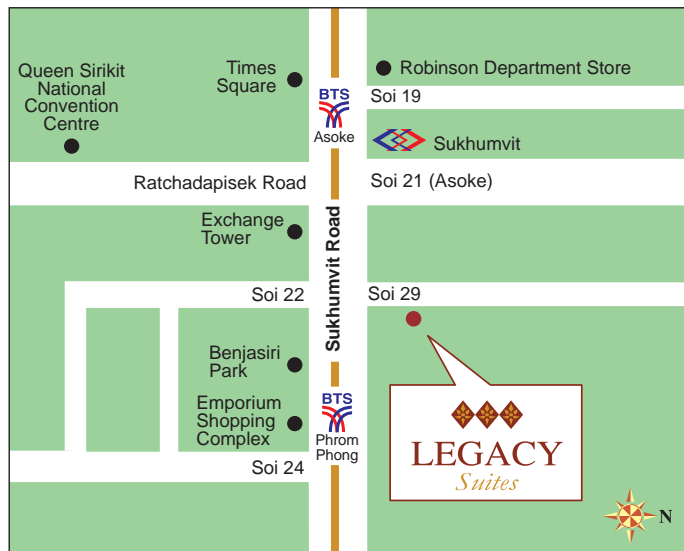

**Central Reservations Office**

Toll Free : 1 800 29 1818 (Thailand only)

Tel : 66 2 653 1335

Fax : 66 2 653 3883

Email : sales@compasshospitality.com

Website : www.compasshospitality.com

**LOCATION**

Legacy Suites offers elegant and modern 108 Studios and Suites located conveniently on the Sukhumvit road, central business and entertainment area of Bangkok. The accommodations are luxuriously sized, offering comfort to both business and leisure customers. Prom Phong BTS station and key expressways are located minutes away.

**TRANSPORTATION**

Legacy Suites is 37 kilometers or approximately 45 minutes away from Suvarnabhumi International Airport. A chauffeur driven limousine is available on request. Alternatively taxi and airport buses can be used from the airport.

**POINTS OF INTEREST**

- Emporium Shopping Complex
- Royal Grand Palace
- Chatuchak Weekend Market
- Central World Plaza
- Queen Sirikit Convention Center
- Siam Paragon
- MBK Shopping Center
- Benjasiri Park
- Samitivej Hospital