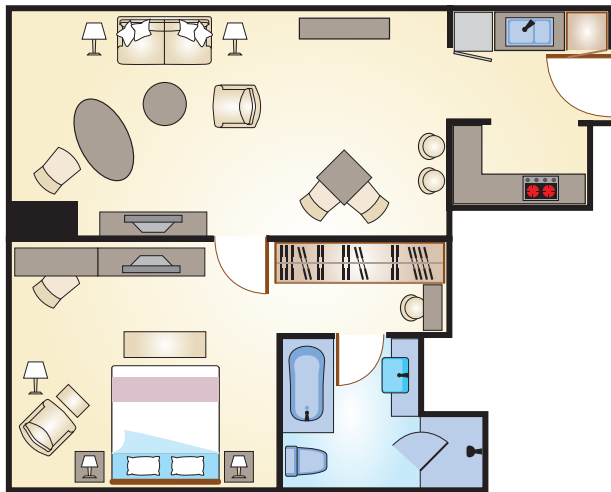

**GUEST ROOM FEATURES & SERVICES**

- 32 inch LCD television with DVD stereo system
- Kitchenette area with refrigerator, microwave, electric cooking hobs & exhaust hood
- Cooking utensils, dining and kitchenware with cutlery and glassware
- Personal electronic safe
- Daily room cleaning service
- Linen change service
- Laundry and dry cleaning service
- Dedicated in-room Broadband Internet access
- Cable TV channels (CNN, BBC, ESPN and others)
- Laundry washer and dryer (Executive Suite only)
- Large bathtub and separate shower cubicle in all rooms

Bathroom

Superior Studio 39 Sqm

Deluxe Studio 48 Sqm

Executive Suite A 46 Sqm

Executive Suite B 46 Sqm

Legacy Suite 65 Sqm

**Central Reservations Office**

Toll Free : 1 800 29 1818 (Thailand only)